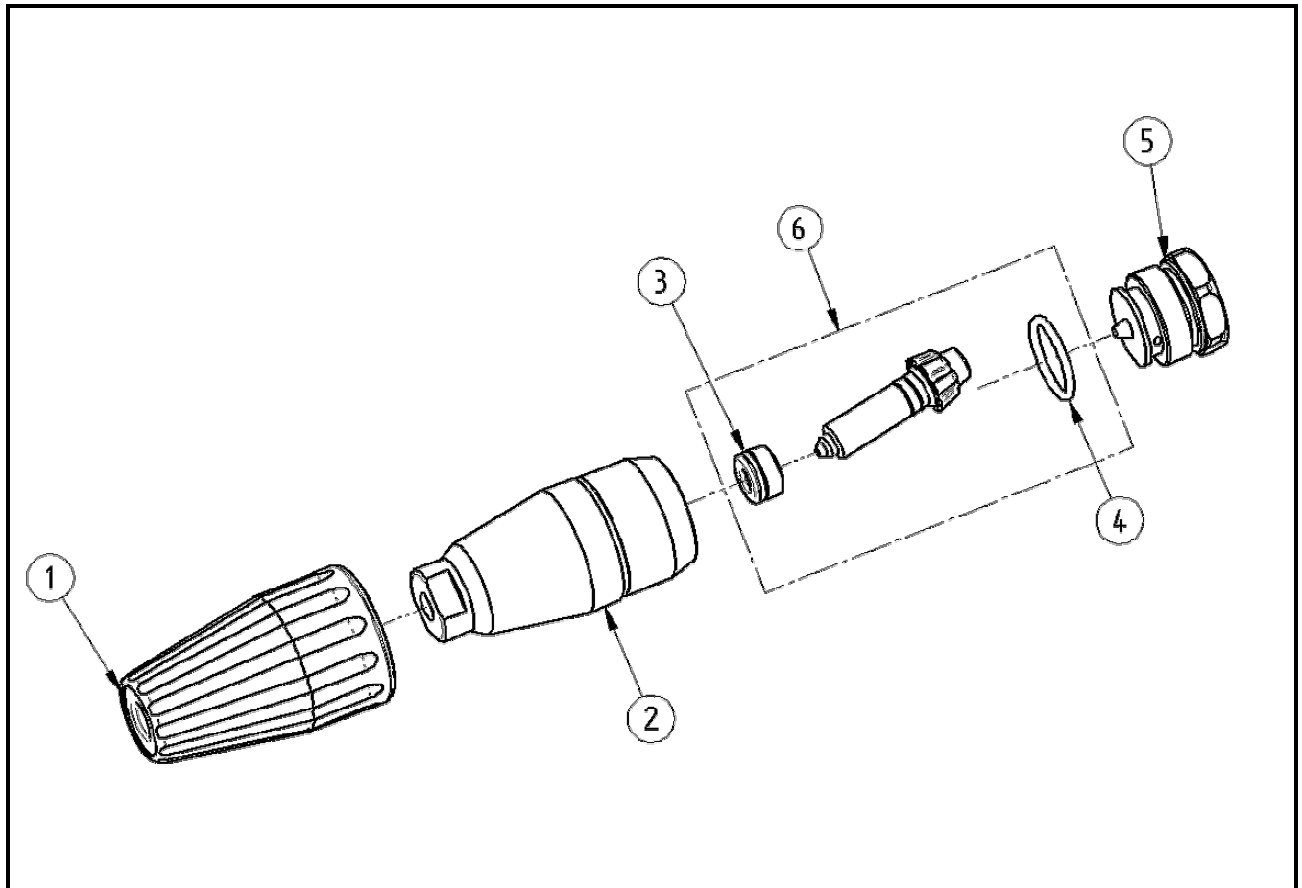

Spare Parts
Rotating nozzle ST-357.1
Item-No. 20 0357 6xx

Pos.	Art.-Nr.	Bezeichnung
1	02 0007 405	Protection cap
2	01 0007 300	Housing brass
3	79010	O-ring for ceramik seat
4	05 0000 110	O-ring for inlet
5.1	01 0007 313	Inlet complete brass for nozzle 030/35
5.2	01 0007 312	Inlet complete brass for nozzle 040/045
5.3	01 0007 316	Inlet complete brass for nozzle 050/090/100
5.4	01 0007 317	Inlet complete brass for nozzle 055-060
5.5	01 0007 319	Inlet complete brass for nozzle 065/070/080

Pos.	Art.-Nr.	Bezeichnung
6.1	20 0357 130	Repair-kit with nozzle 030 (yellow)
6.2	20 0357 135	Repair-kit with nozzle 035 (dark blue)
6.3	20 0357 140	Repair-kit with nozzle 040 (brown)
6.4	20 0357 145	Repair-kit with nozzle 045 (nature)
6.5	20 0357 150	Repair-kit with nozzle 050 (black)
6.6	20 0357 155	Repair-kit with nozzle 055 (light blue)
6.7	20 0357 160	Repair-kit with nozzle 060 (red)
6.8	20 0357 165	Repair-kit with nozzle 065 (dark grey)
6.9	20 0357 170	Repair-kit with nozzle 070 (white)
6.10	20 0357 280	Repair-kit with nozzle 080 (orange)
6.11	20 0357 290	Repair-kit with nozzle 090 (green)
6.12	20 0357 110	Repair-kit with nozzle 100 (beige)