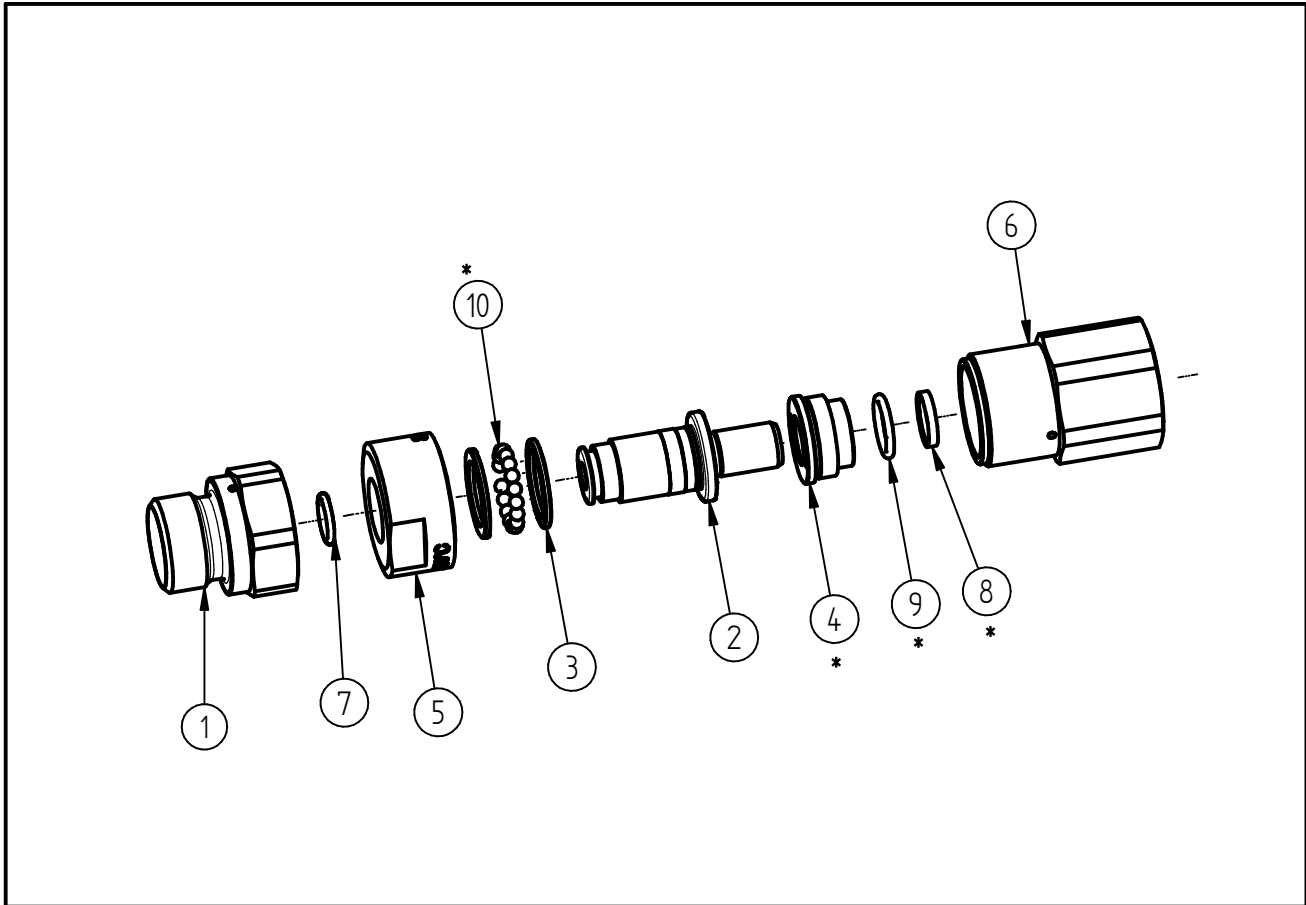

Spare Parts
High pressure swivel ST-351
 Item-No. 200351510

| Pos. | Item-No. | Description |
|------|-----------|---------------------------------|
| 1 | 040008405 | Connection part G1/2 male |
| 2 | 040008450 | Connection part M14x1 |
| 3 | 040008460 | Bearing ring polished |
| 4 | 010007150 | Slide bearing ST-351 |
| 5 | 040008465 | Coupling nut ST-351 |
| 6 | 040008475 | Connection part BSP G1/2 female |
| 7 | 050000034 | O-ring 8,5x1,5 |
| 8 | 050000967 | Sliding ring RT0000100-T29 |
| 9 | 050000301 | O-ring 10.82 x 1.78 |
| 10 | 060000900 | Ball 3mm |

Repair-Kits

| Pos. | Item-No. | Description | Pos. | Item-No. | Description |
|------|-------------|-------------------|------|----------|-------------|
| * | 20 0351 400 | Repair-Kit ST-351 | | | |