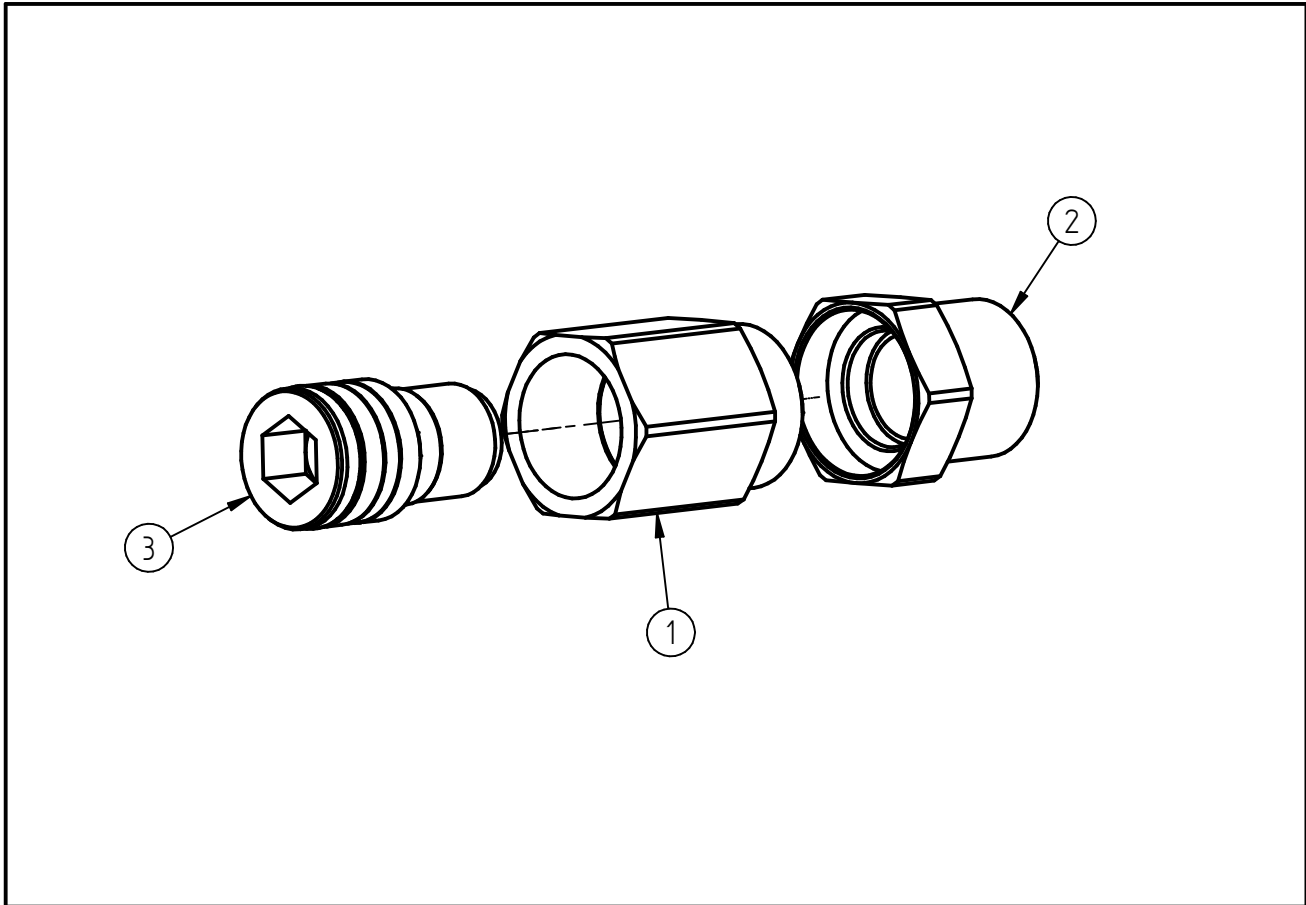

Spare Parts
Swivel ST-340
Item-No. 200340510

Pos.	Item-No.	Description
1	010001895	Swivel part G1/2 IG female ST-340
2	010001875	Connection part ST-340 G1/2 male
3	200340150	Repair- Kit Swivel ST-340 brass