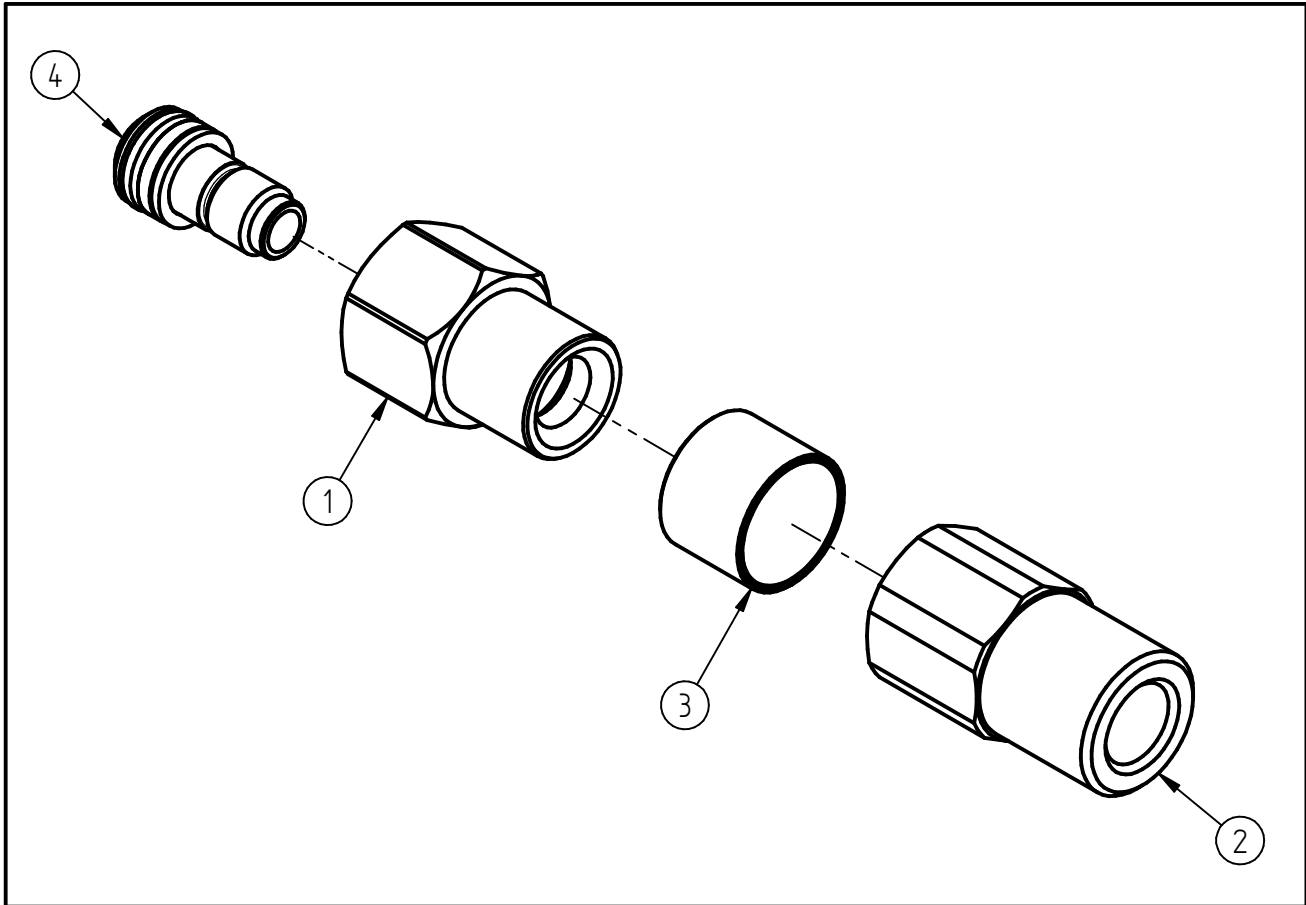

Spare Parts
Swivel ST-311
Item-No. 200311050

Pos.	Item-No.	Description
1	040001805	Swivel G3/8 female ST-301
2	040001815	Connection part G1/4 female ST-311
3	020008610	Slide bearing
4	200300100	Repair-Kit Swivel ST-300