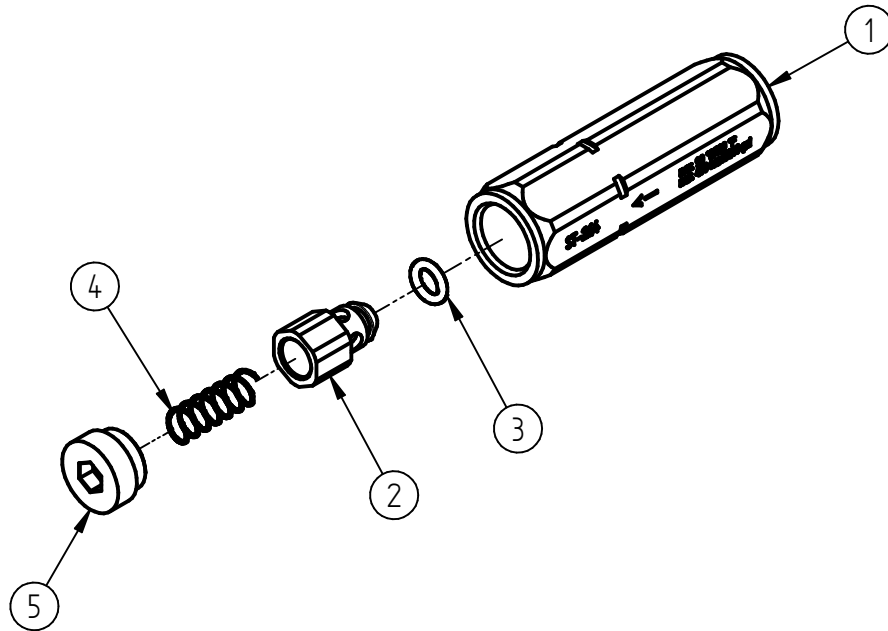

Spare Parts

High pressure check valve ST-264

Item-No. 200264540

Pos.	Item-No.	Description
1*	040007220	Valve housing HRV G1/2 female
2*	040001675	Sealing cone HRV G1/2
3*	050002222	O-ring 7,6x2,62 NBR 70 Shore
4*	060000015	Spring ø0,7xø8,75x22 HRV
5*	040001665	Backup plug HRV G1/2 male