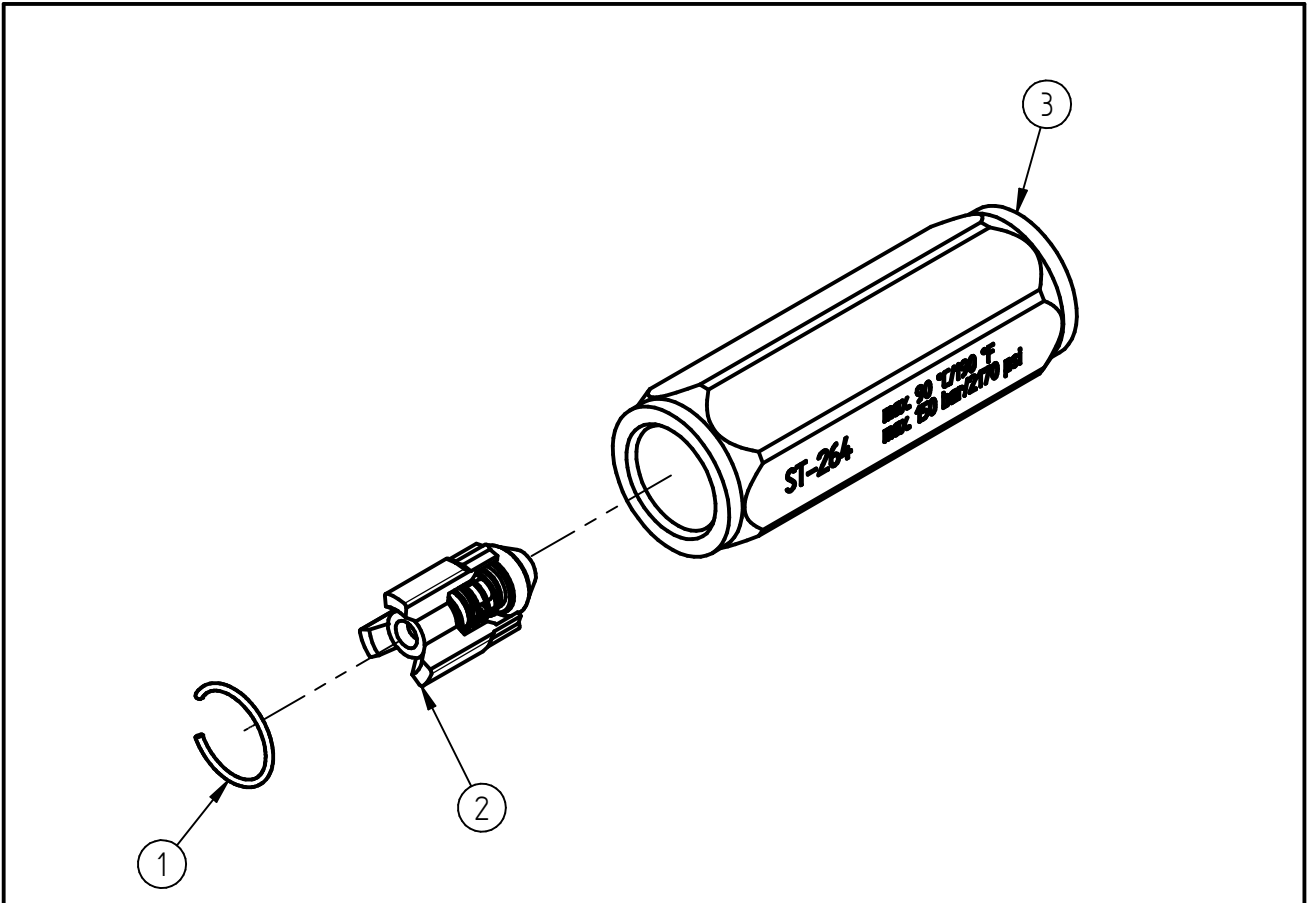

Spare Parts

High pressure check valve ST-264

Item-No. 200264530

Pos.	Item-No.	Description
1	060000920	Snap ring B14 HRV G3/8
2	200264480	Check valve
3	010007510	Valve housing G3/8 female brass

Repair-Kits