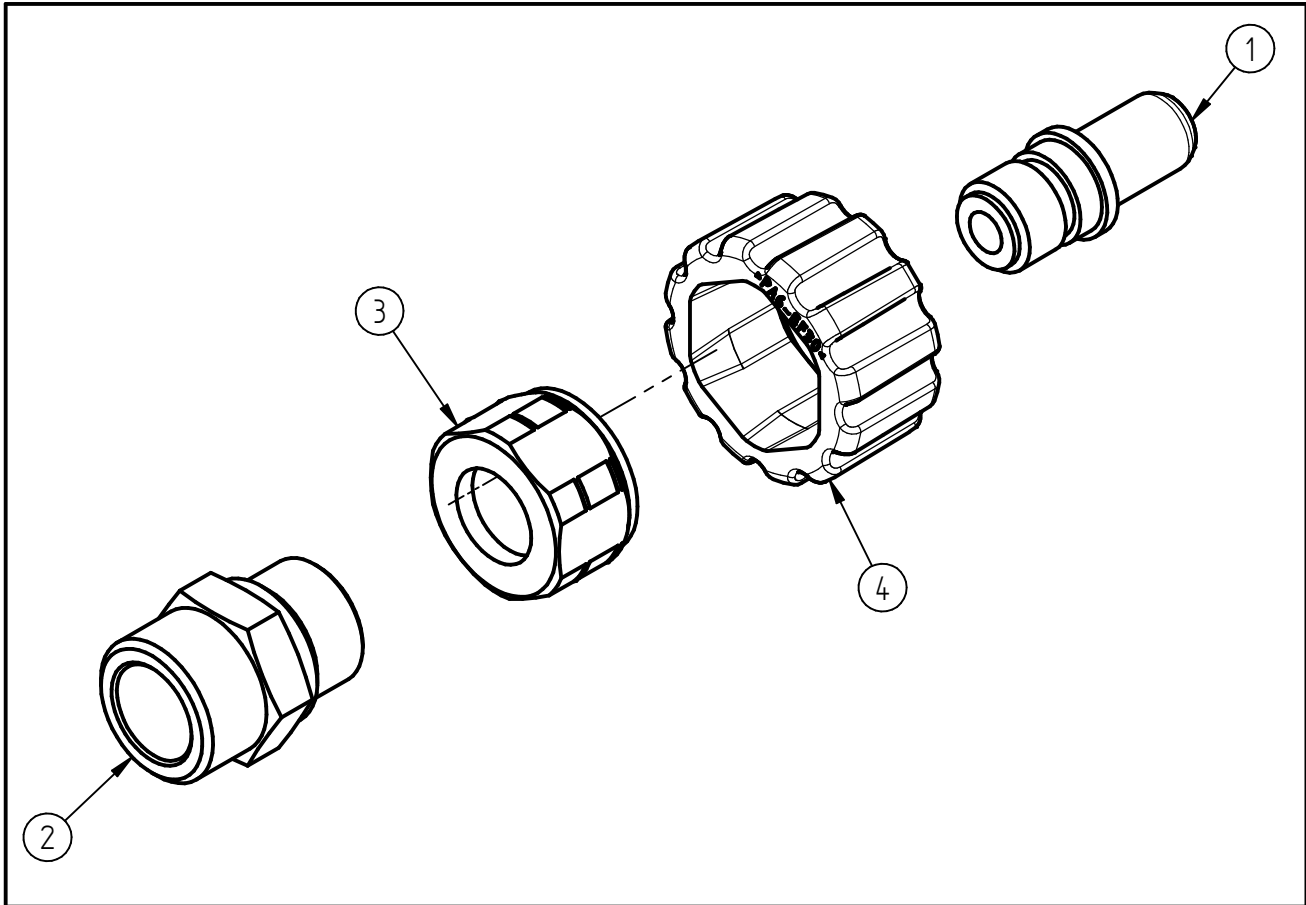

Spare Parts

Quick hand screw coupling ST-241

Item-No. 200241550

Pos.	Item-No.	Description
1	010000690	Plug nipple ST-241 G1/4 nickel-plated
2	010002350	Inlet nut G1/2 male
3	010000741	Coupling nut G1/2 female ST-241
4	020000742	Handwheel ST-241 4350 psi black