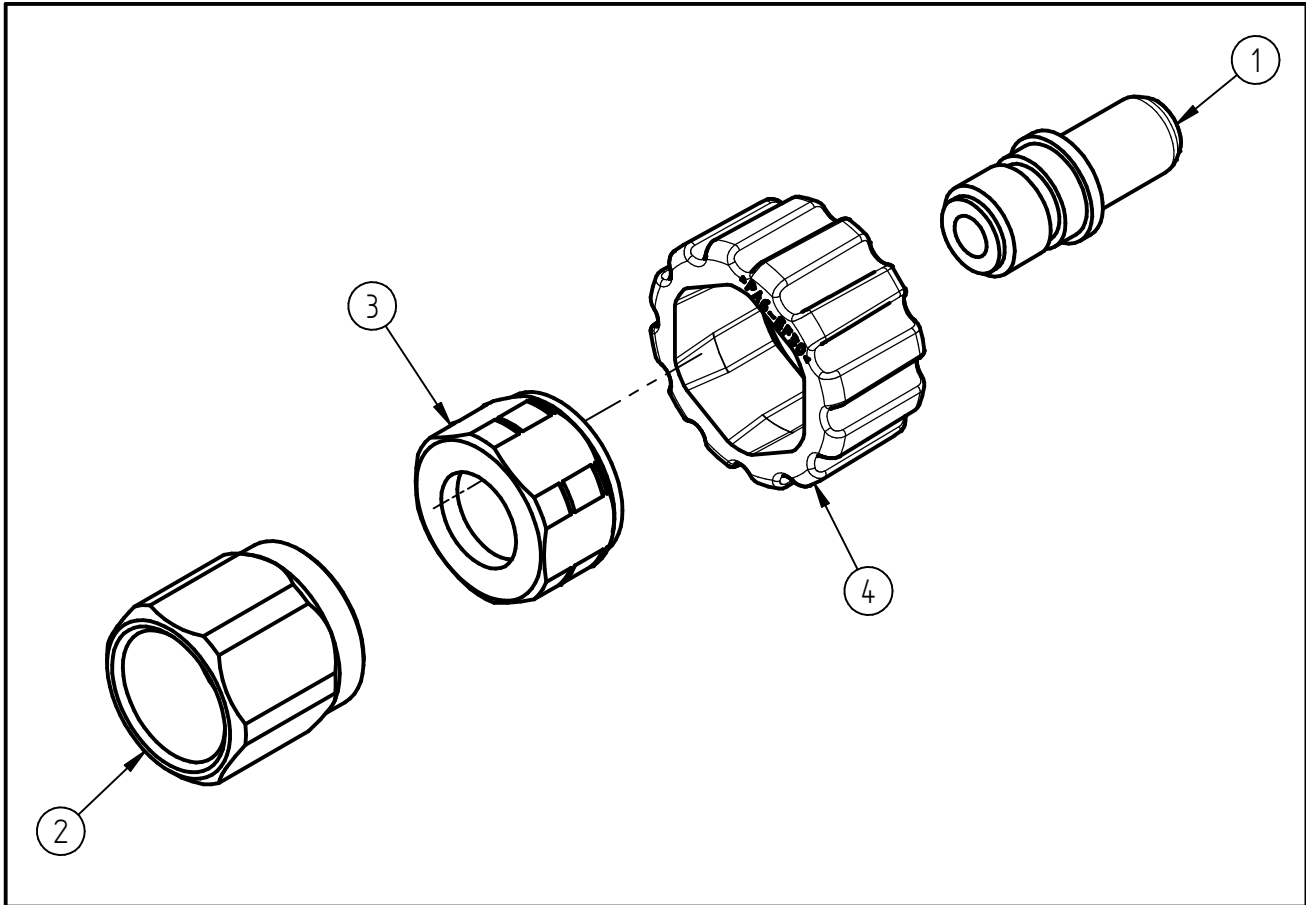

Spare Parts

Quick hand screw coupling ST-241

Item-No. 200241540

Pos.	Item-No.	Description
1	010000690	Plug nipple ST-241 G1/4 nickel-plated
2	010000700	Connection part G1/2 female
3	010000741	Coupling nut G1/2 female ST-241
4	020000742	Handwheel ST-241 4350 psi black