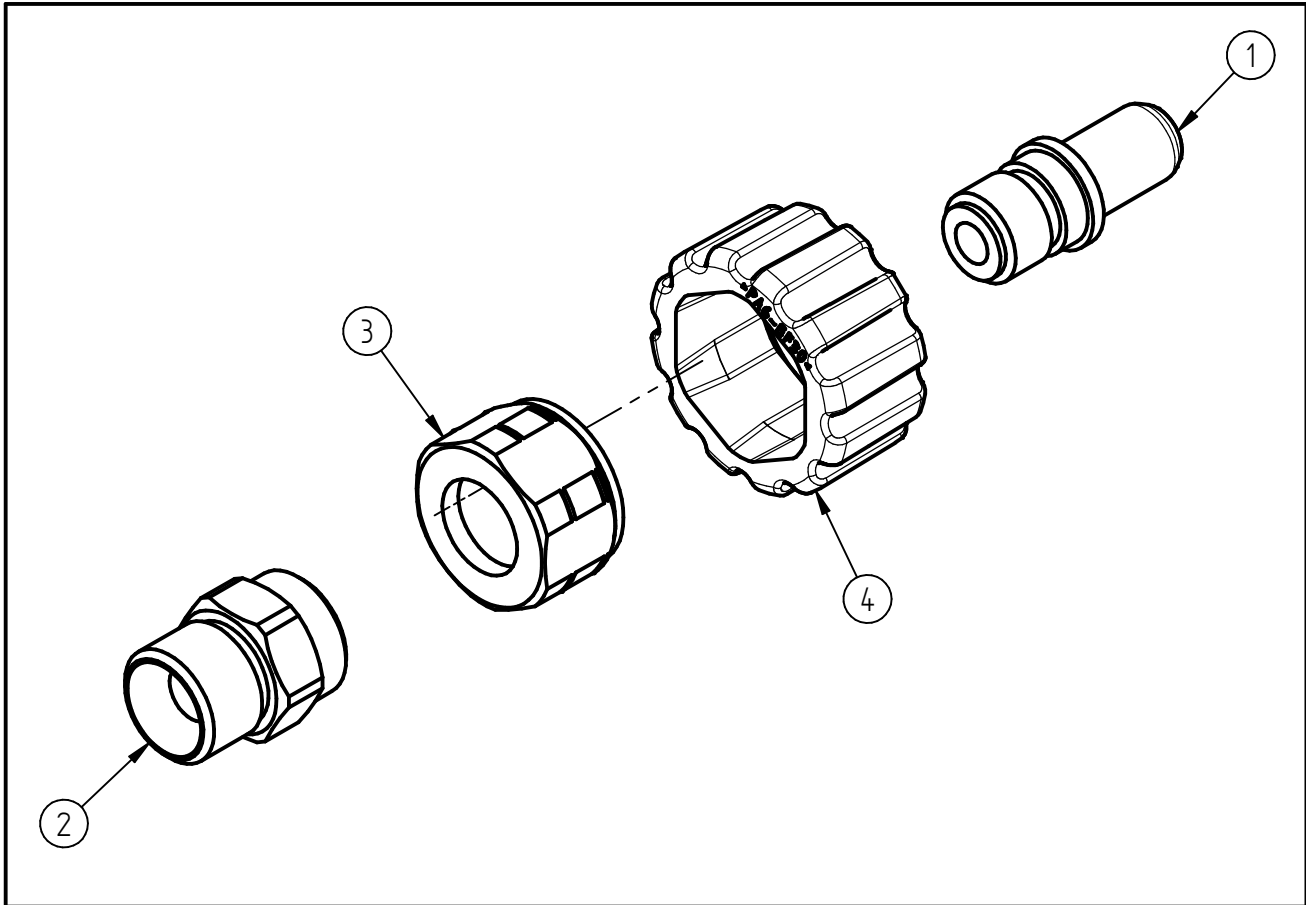

Spare Parts

Quick hand screw coupling ST-241

Item-No. 200241530

Pos.	Item-No.	Description
1	010000690	Plug nipple ST-241 G1/4 nickel-plated
2	010000410	Inlet nut G3/8 male
3	010000741	Coupling nut G1/2 female ST-241
4	020000742	Handwheel ST-241 4350 psi black