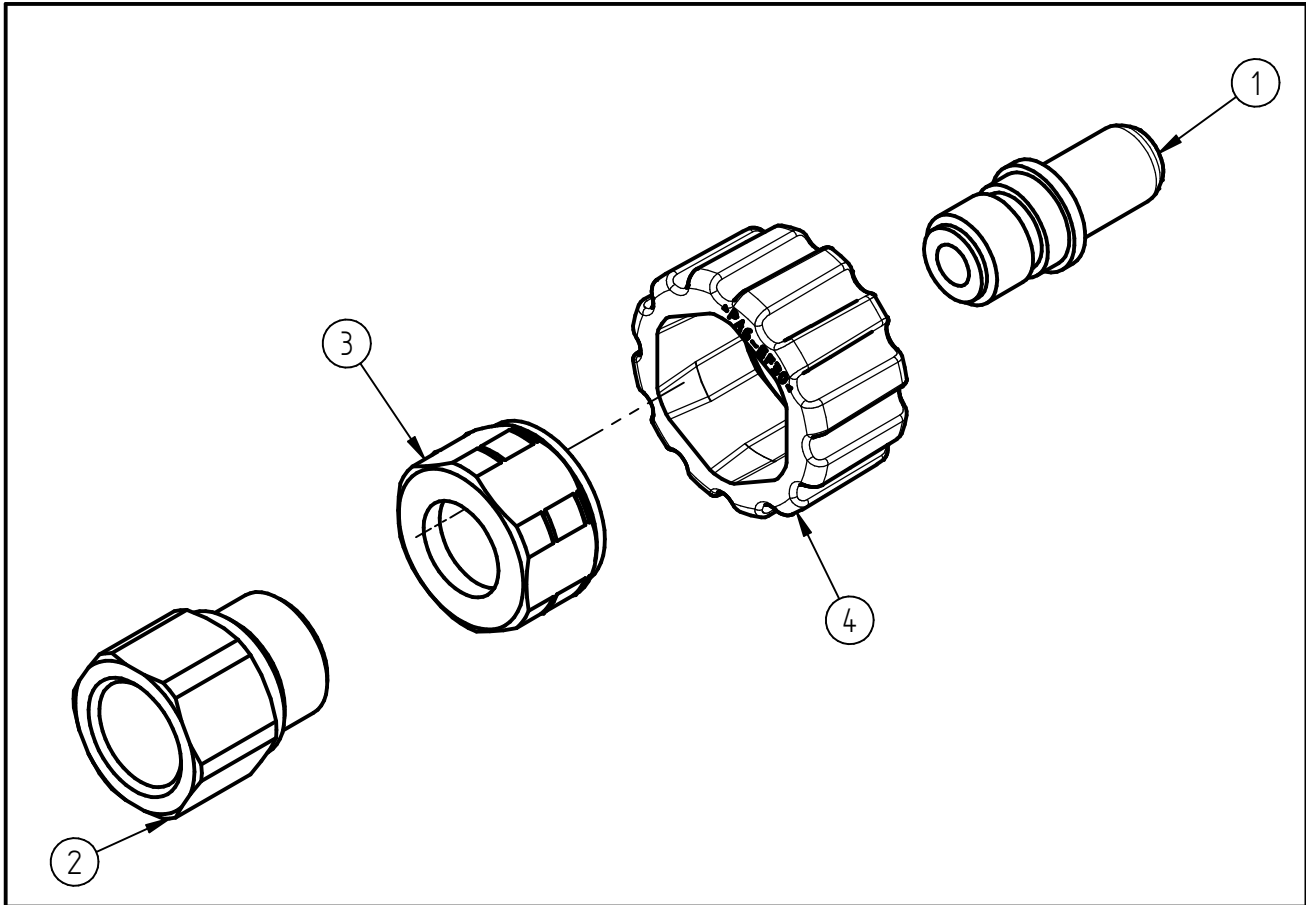

Spare Parts

Quick hand screw coupling ST-241

Item-No. 200241520

Pos.	Item-No.	Description
1	010000690	Plug nipple ST-241 G1/4 nickel-plated
2	010002600	Inlet nut G3/8 female
3	010000741	Coupling nut G1/2 female ST-241
4	020000742	Handwheel ST-241 4350 psi black