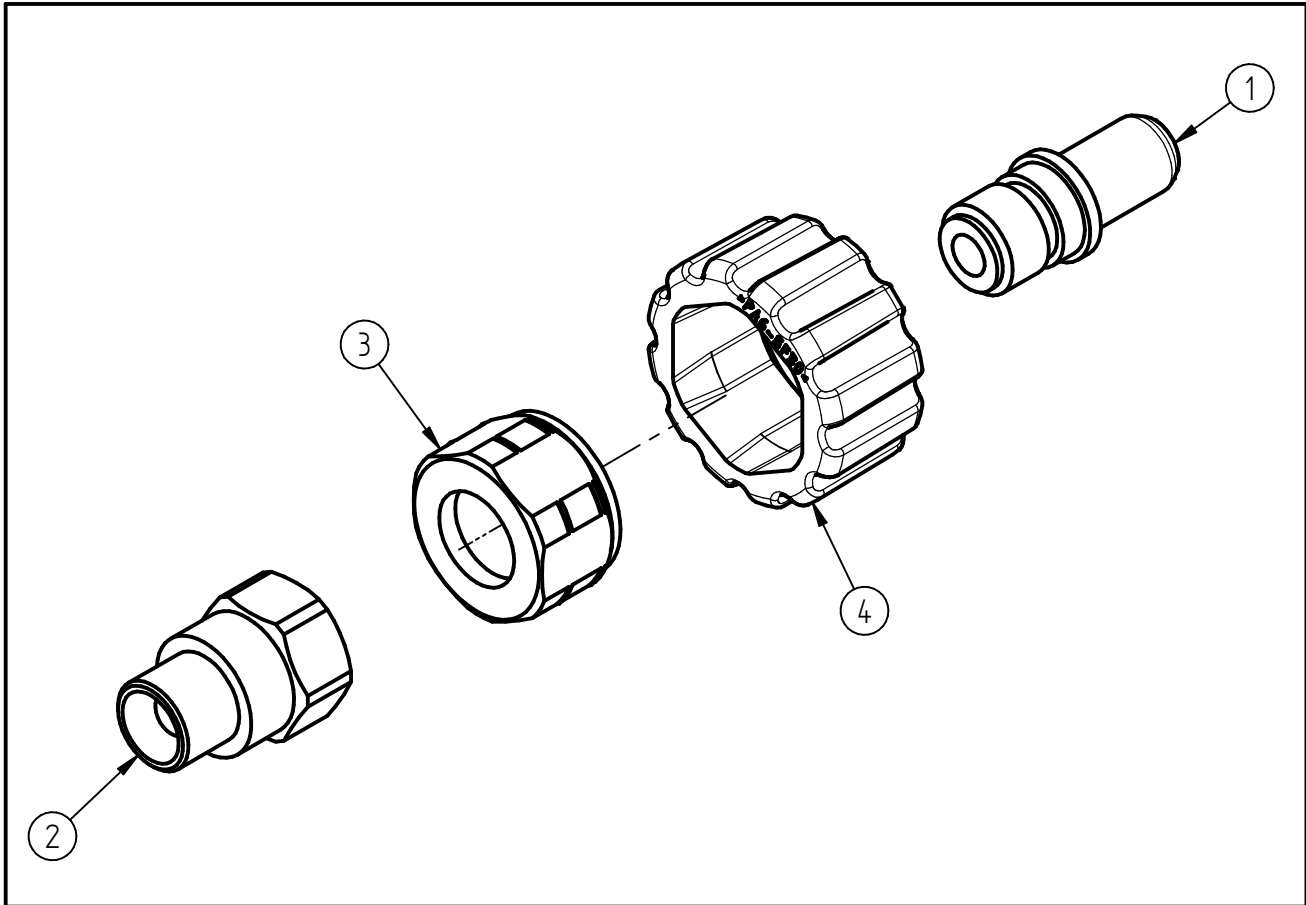

Spare Parts

Quick hand screw coupling ST-241

Item-No. 200241510

Pos.	Item-No.	Description
1	010000690	Plug nipple ST-241 G1/4 nickel-plated
2	010000660	Connection part G1/4 male
3	010000741	Coupling nut G1/2 female ST-241
4	020000742	Handwheel ST-241 4350 psi black