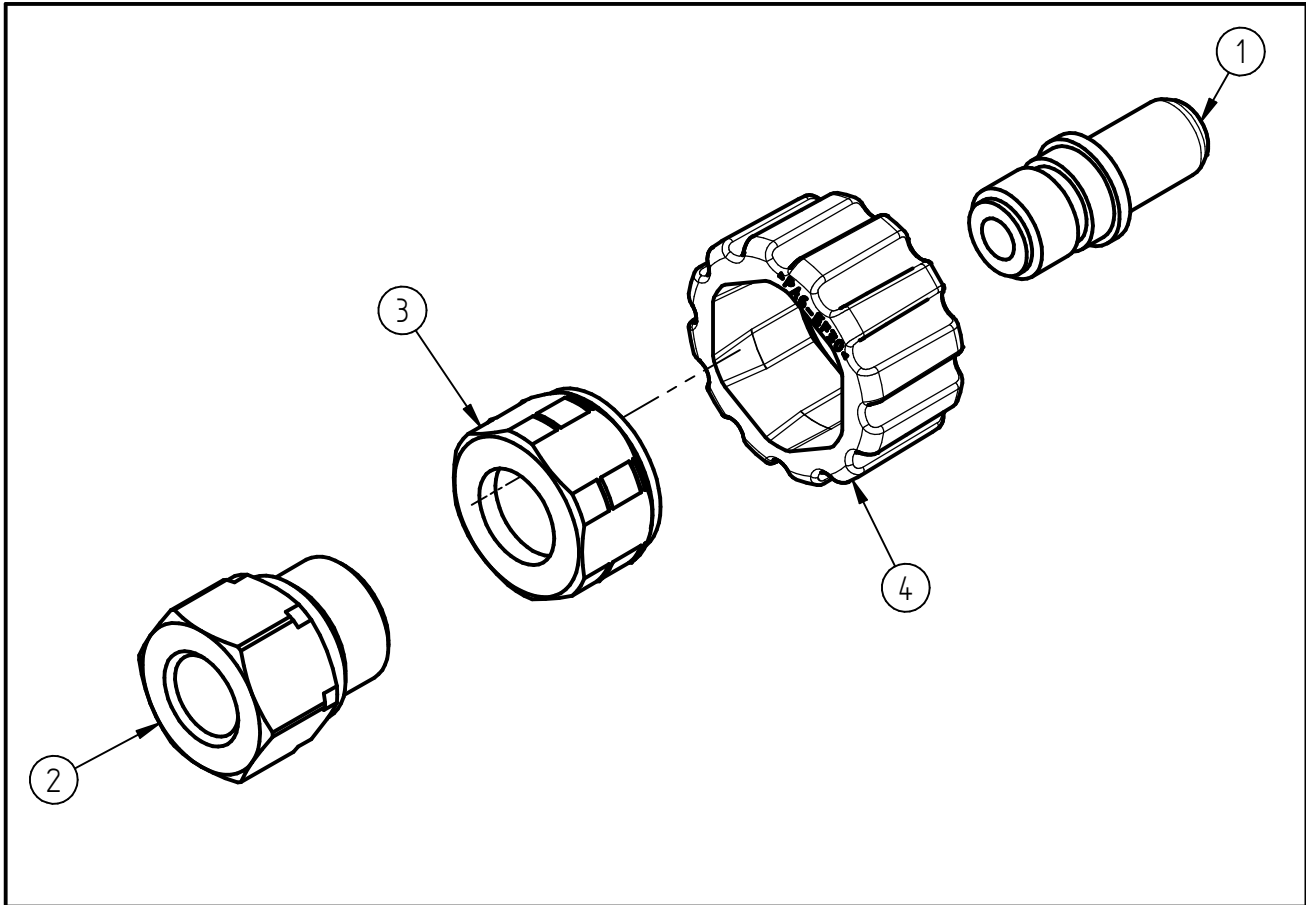

Spare Parts

Quick hand screw coupling ST-241

Item-No. 200241500

Pos.	Item-No.	Description
1	010000690	Plug nipple ST-241 G1/4 nickel-plated
2	010002620	Outlet nut G1/4 female
3	010000741	Coupling nut G1/2 female ST-241
4	020000742	Handwheel ST-241 4350 psi black