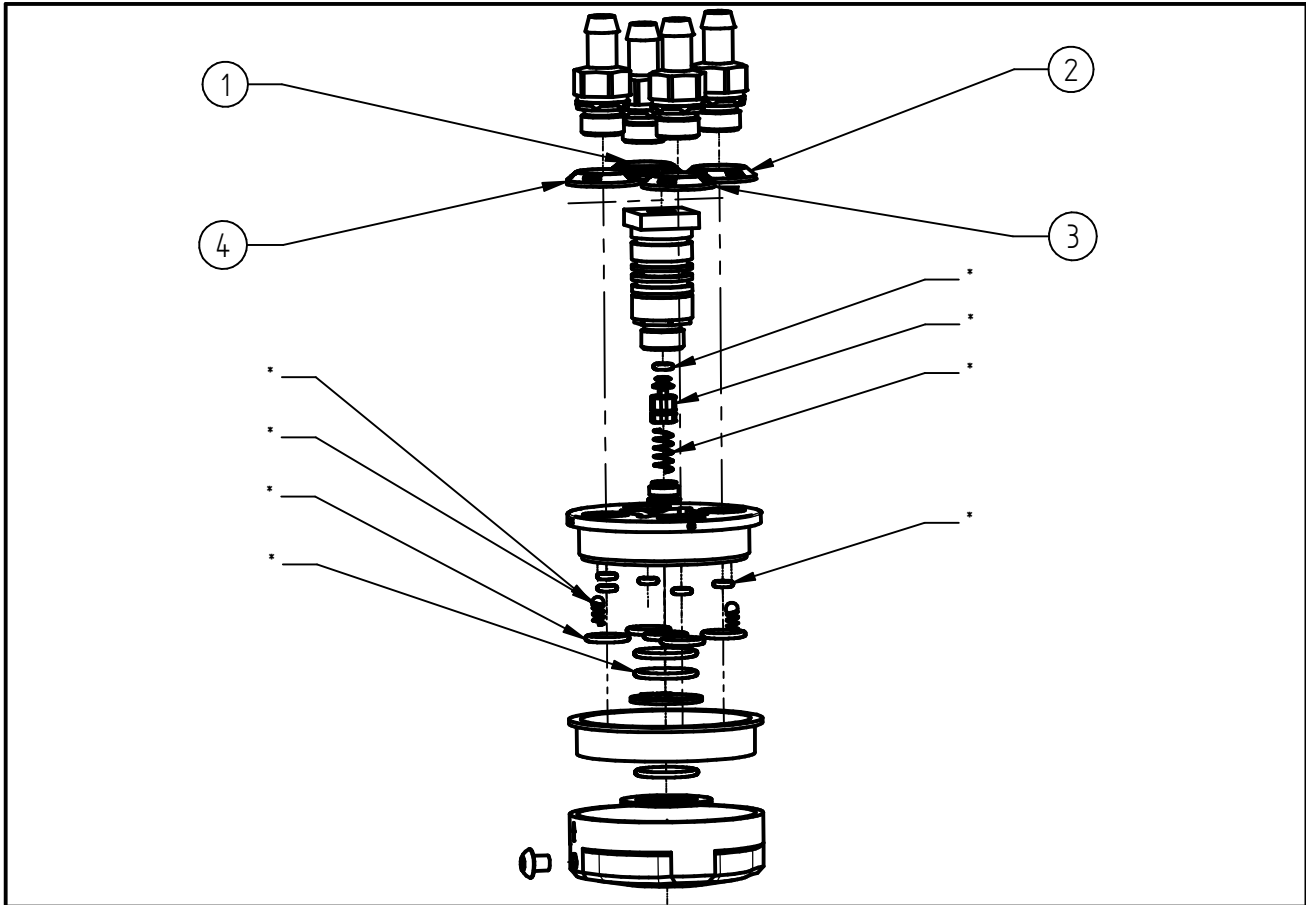

Spare Parts
Intake manifold ST-163.1
 Item-No. 200163185

Pos.	Item-No.	Description
*	200163187	Repair-Kit Intake manifold
1	020005105	Cover yellow
2	020005100	Cover blue
3	020005102	Inlet marking 1 foam white
4	020005101	Cover foam red