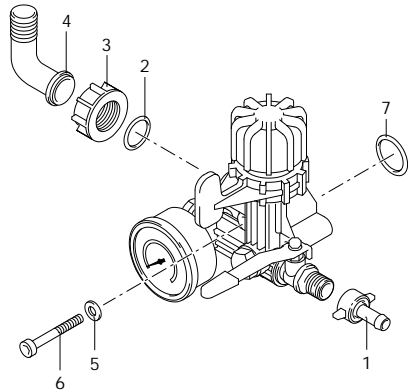

879

Code	Description	Q	Note	Validity
1	1880200 Valve body	1		
2	1880260 O-ring	1	Ø 15,08x2,62	
3	1889206 Shutter	1		
4	1880240 Pin	1		
5	480441 O-ring	1	Ø 17,13x2,62 Viton	Lubricate Molykote PG54
6	1880331 Spring	1		Lubricate Molykote PG54
7	1880210 Ring nut	1		Lubricate Molykote PG54
8	1880220 Knob	1		
9	740290 O-ring	2	Ø 14x1,78	Lubricate Molykote PG54
10	2841240 Plug	2		
11	1880491 Valve	1	3/8" G - 1/2" G (M-M)	
12	740290 O-ring	1	Ø 14x1,78	Lubricate Molykote PG54
13	1880250 Fitting	1		Loxeal 55-14
14	1880340 Pressure gauge	1	Ø50 - 0-50bar	Loctite 2701
D	2411 Maintenance repair kit	1		
879	891 Kit for built-in control unit	1		

KIT

891

Code	Description		Q	Note	Validity
1	110131 Ring nut	1/2" G	1		
2	880830 O-ring	Ø 15,54x2,62	1	Lubricate Molykote G-807	
3	550450 Ring nut	3/4" G	1		
4	550460 Elbow	Ø 18	1		
5	550331 Washer		2		
6	801080 Screw	TCEI M6x50	2		
7	1140450 O-ring	Ø 20,24x2,62	1	Lubricate Molykote PG54	
891	891 Kit for built-in control unit		1		