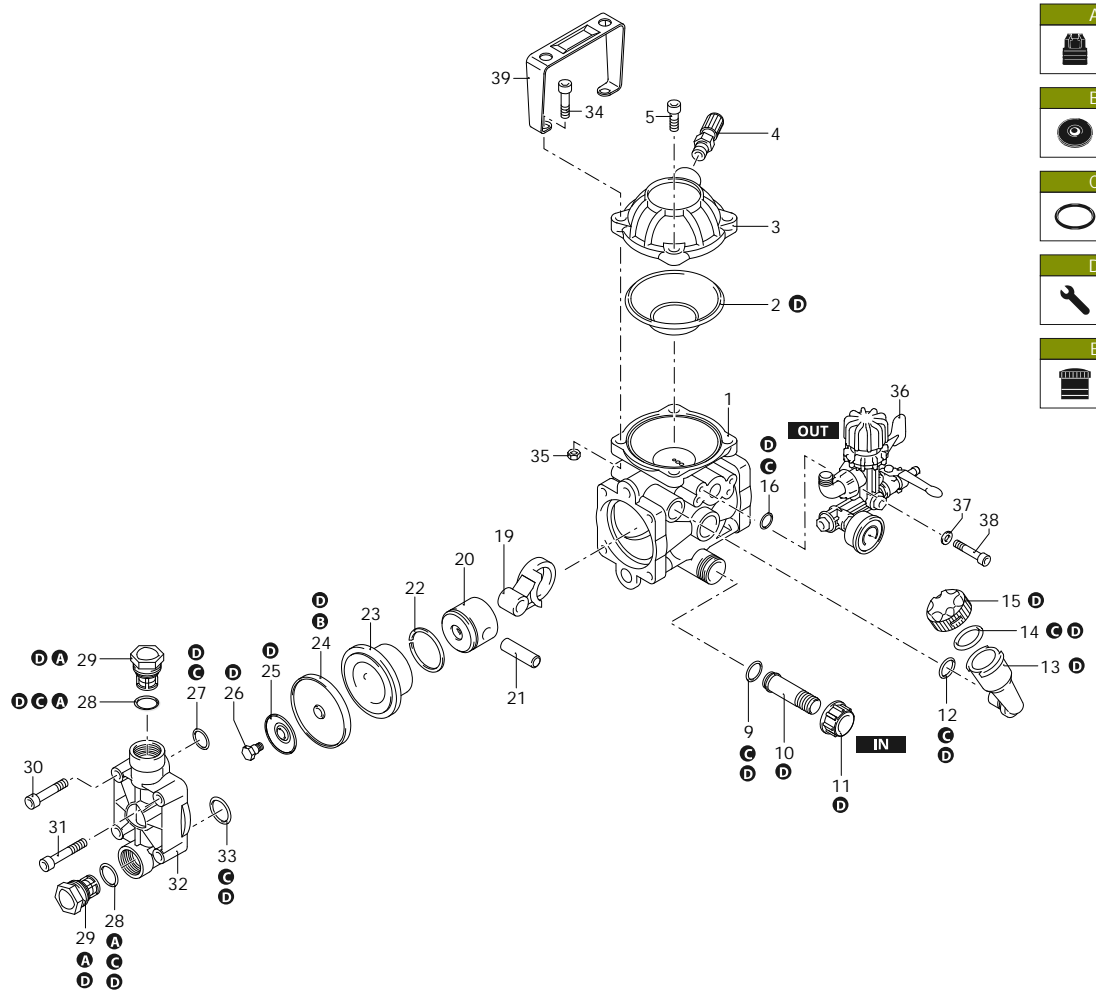

ELECTRIC MOTOR PUMP AR 252

32180 ELETTROPOMPA AR 252 G.C.I. - BlueFlex

Code	Description	Q	Note	Validity
1	800010 Pump body	1		
2	800190 Diaphragm	1		
3	800232 Semi air chamber	1		
4	800650 Air valve	1		
5	540290 Screw	1	Loxeal 83-21	
9	390180 O-ring	1	C=23	Lubricate with motor oil
10	800340 Hose tail	1		
11	550450 Ring nut	1		
12	740290 O-ring	1		Lubricate Molykote PG54
13	801960 Tank	1		
14	550040 O-ring	1		Lubricate with motor oil
15	550052 Plug	1		black
16	480440 O-ring	1		Lubricate Molykote G-807
19	800140 Connecting-rod	2		Lubricate with motor oil
20	802070 Piston	2		Ø 42
21	800130 Pin	2		Lubricate with motor oil
22	802080 Piston ring	2		
23	802050 Sleeve	2		
24	800082 Diaphragm	2		BlueFlex - Øe 72
25	800350 Plate	2		
26	800090 Hub pin	2		C=20Nm Molykote 1000
27	800210 O-ring	2		Ø 13,10x2,62
28	880830 O-ring	4		Ø 15,54x2,62
29	809060 Complete valve	4		
30	800220 Screw	7		TCEI M8x45
31	680360 Screw	1		TCEI M8x50
32	801940 Head	2		
33	480440 O-ring	4		Ø 17,13x2,62
34	680350 Screw	3		TCEI M8x35
35	390270 Nut	3		M8
36	879 Control units	1		
37	550331 Washer	2		
38	801080 Screw	2		TCEI M6x50
39	800390 Knob	1		
A	2408 Valve kit	1		
B	43195 Diaphragms kit	1		BlueFlex
C	2409 O-ring kit	1		
D	47421 Maintenance repair kit	1		BlueFlex
E	42506 Tank kit	1		

879

Code	Description	Q	Note	Validity
1	1880200 Valve body	1		
2	1880260 O-ring	1	Ø 15,08x2,62	
3	1889206 Shutter	1		
4	1880240 Pin	1		
5	480441 O-ring	1	Ø 17,13x2,62 Viton	Lubricate Molykote PG54
6	1880331 Spring	1		Lubricate Molykote PG54
7	1880210 Ring nut	1		Lubricate Molykote PG54
8	1880220 Knob	1		
9	740290 O-ring	2	Ø 14x1,78	Lubricate Molykote PG54
10	2841240 Plug	2		
11	1880491 Valve	1	3/8" G - 1/2" G (M-M)	
12	740290 O-ring	1	Ø 14x1,78	Lubricate Molykote PG54
13	1880250 Fitting	1		Loxeal 55-14
14	1880340 Pressure gauge	1	Ø50 - 0-50bar	Loctite 2701
D	2411 Maintenance repair kit	1		
879	891 Kit for built-in control unit	1		