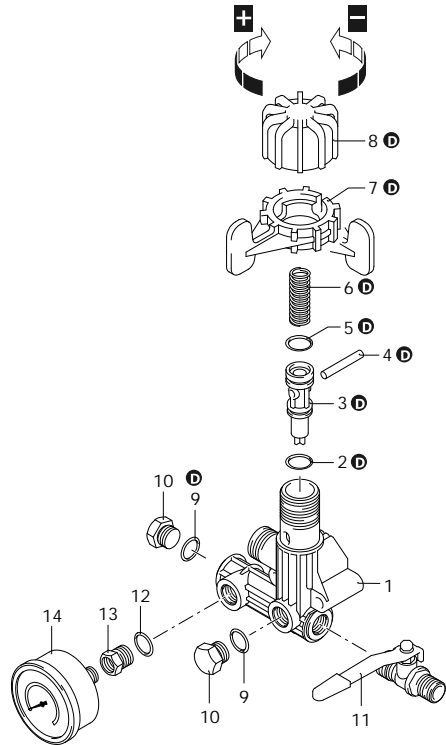

ELECTRIC MOTOR PUMP AR 252

32180 ELETTROPOMPA AR 252 G.C.I. - BlueFlex

Code	Description	Q	Note	Validity
1	800010 Pump body	1		
2	800190 Diaphragm	1		
3	800232 Semi air chamber	1		
4	800650 Air valve	1		
5	540290 Screw	1	Loxeal 83-21	
9	390180 O-ring	1	C=23	Lubricate with motor oil
10	800340 Hose tail	1		
11	550450 Ring nut	1		
12	740290 O-ring	1		Lubricate Molykote PG54
13	801960 Tank	1		
14	550040 O-ring	1		Lubricate with motor oil
15	550052 Plug	1		black
16	480440 O-ring	1		Lubricate Molykote G-807
19	800140 Connecting-rod	2		Lubricate with motor oil
20	802070 Piston	2		Ø 42
21	800130 Pin	2		Lubricate with motor oil
22	802080 Piston ring	2		
23	802050 Sleeve	2		
24	800082 Diaphragm	2		BlueFlex - Øe 72
25	800350 Plate	2		
26	800090 Hub pin	2		C=20Nm Molykote 1000
27	800210 O-ring	2		Ø 13,10x2,62
28	880830 O-ring	4		Ø 15,54x2,62
29	809060 Complete valve	4		
30	800220 Screw	7		TCEI M8x45
31	680360 Screw	1		TCEI M8x50
32	801940 Head	2		
33	480440 O-ring	4		Ø 17,13x2,62
34	680350 Screw	3		TCEI M8x35
35	390270 Nut	3		M8
36	879 Control units	1		
37	550331 Washer	2		
38	801080 Screw	2		TCEI M6x50
39	800390 Knob	1		
A	2408 Valve kit	1		
B	43195 Diaphragms kit	1		BlueFlex
C	2409 O-ring kit	1		
D	47421 Maintenance repair kit	1		BlueFlex
E	42506 Tank kit	1		

879

Code	Description	Q	Note	Validity
1	1880200 Valve body	1		
2	1880260 O-ring	1	Ø 15,08x2,62	
3	1889206 Shutter	1		
4	1880240 Pin	1		
5	480441 O-ring	1	Ø 17,13x2,62 Viton	Lubricate Molykote PG54
6	1880331 Spring	1		Lubricate Molykote PG54
7	1880210 Ring nut	1		Lubricate Molykote PG54
8	1880220 Knob	1		
9	740290 O-ring	2	Ø 14x1,78	Lubricate Molykote PG54
10	2841240 Plug	2		
11	1880491 Valve	1	3/8" G - 1/2" G (M-M)	
12	740290 O-ring	1	Ø 14x1,78	Lubricate Molykote PG54
13	1880250 Fitting	1		Loxeal 55-14
14	1880340 Pressure gauge	1	Ø50 - 0-50bar	Loctite 2701
D	2411 Maintenance repair kit	1		
879	891 Kit for built-in control unit	1		