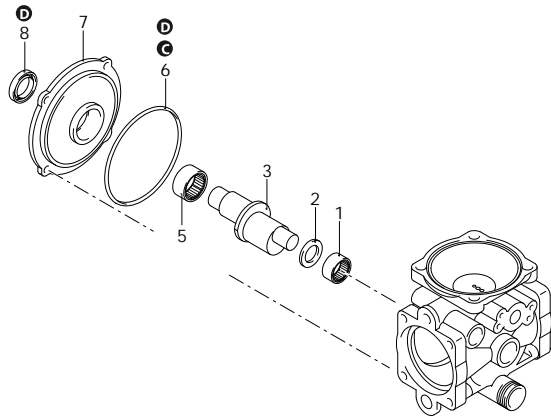

ELECTRIC MOTOR PUMP AR 252

32180 ELETTROPOMPA AR 252 G.C.I. - BlueFlex

Code	Description	Q	Note	Validity
1	480370 Bushing	1	Lubricate with Mineral Grease	
2	800160 Spacer	1	Lubricate with Mineral Grease	
3	800170 Shaft	1	D marked	
5	800180 Bushing	1	Lubricate with Mineral Grease	
6	800380 O-ring	1	Ø 97x1,6	
7	800020 Flange	1	Lubricate with motor oil	
8	800200 Ring	1	seal	
A	2408 Valve kit	1		
B	43195 Diaphragms kit	1	BlueFlex	
C	2409 O-ring kit	1		
D	47421 Maintenance repair kit	1	BlueFlex	

80_03-003_ar

Customer: AR
Customer Code:

SAE 30
0,340 Kg

Revision: 1

Date: 02/10/2024

Validity: < XX/YY = From week/year