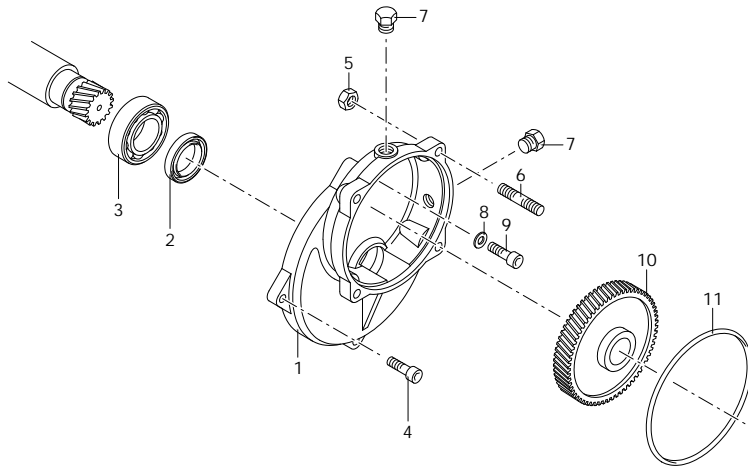

ELECTRIC MOTOR PUMP AR 252

32180 ELETTROPOMPA AR 252 G.C.I. - BlueFlex

Code	Description	Q	Note	Validity
1	801410 Flange	1		
2	800300 Ring	1	Lubricate with Mineral Grease	
3	1340340 Bearing	1		
4	1260760 Screw	3	TCEI M5x20	
5	390440 Nut	4	M6	
6	550330 Stud	4		Loxeal 55-14
7	620301 Plug	2	1/8" G	Loxeal 59-10
8	851280 Washer	1		
9	1260760 Screw	1	TCEI M5x20	
10	800280 Middling gear	1	Z=57	
11	800380 O-ring	1	Ø 97x1,6	Lubricate with motor oil

AR_07_013_v01

Customer: AR
Customer Code:

Revision:

Date: 02/10/2024

Validity: < XX/YY = From week/year